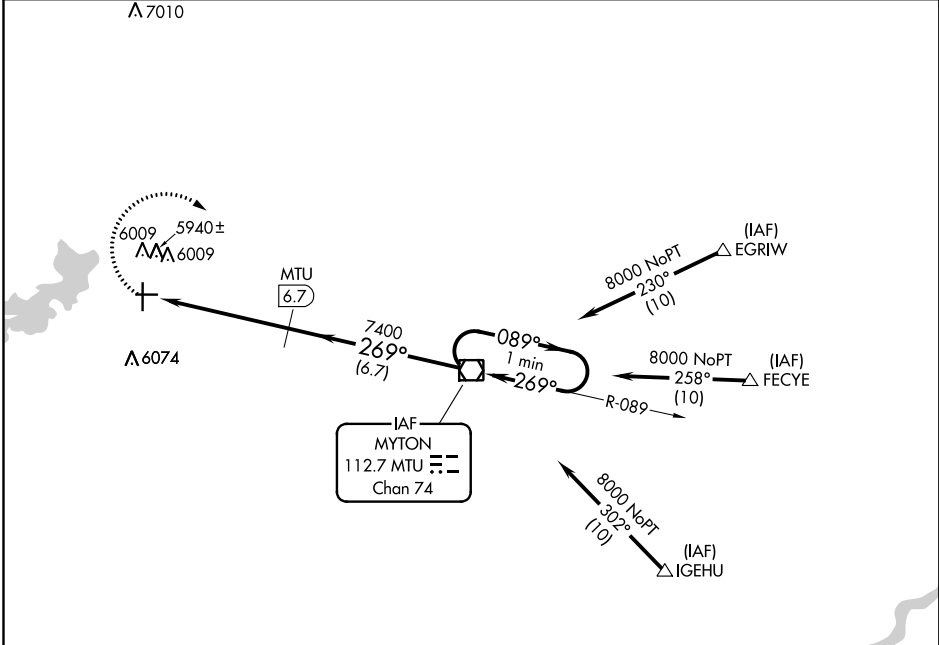

VOR/DME MTU 112.7 Chan 74	APP CRS 269°	Rwy Idg TDZE Apt Elev N/A N/A 5831
---	------------------------	--

VOR/DME-A
DUCHESNE MUNI (U69)

▽ When local altimeter setting not received, use Vernal altimeter setting.
△ NA Circling NA to Rwy 8 and 26.

MISSED APPROACH: Climbing right turn to 8000 direct MTU VOR/DME and hold.

AWOS-3 121.125	SALT LAKE CENTER 133.9 370.85	UNICOM 122.8 (CTAF)
--------------------------	---	-------------------------------

SW-4, 15 JUL 2021 to 12 AUG 2021

SW-4, 15 JUL 2021 to 12 AUG 2021

REIL Rwy 17 and 35
MIRL Rwy 17-35

CATEGORY	A	B	C	D
C CIRCLING	6660-1¼	829 (900-1¼)	6660-2½ 829 (900-2½)	NA