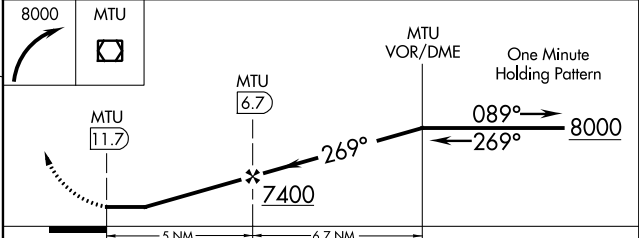

VOR/DME MTU 112.7 Chan 74	APP CRS 269°	Rwy Idg TDZE Apt Elev N/A N/A 5831
---	------------------------	--

VOR/DME-A
DUCHESNE MUNI (U69)

▽ When local altimeter setting not received, use Vernal altimeter setting.
△ NA Circling NA to Rwy 8 and 26.

MISSED APPROACH: Climbing right turn to 8000 direct MTU VOR/DME and hold.

AWOS-3 121.125	SALT LAKE CENTER 133.9 370.85	UNICOM 122.8 (CTAF)
--------------------------	---	-------------------------------

SW-4, 15 JUL 2021 to 12 AUG 2021

SW-4, 15 JUL 2021 to 12 AUG 2021

REIL Rwy 17 and 35
MIRL Rwy 17-35

CATEGORY	A	B	C	D
C CIRCLING	6660-1¼	829 (900-1¼)	6660-2½ 829 (900-2½)	NA