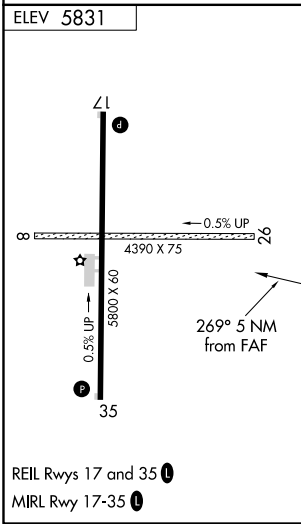

VOR/DME MTU 112.7 Chan 74	APP CRS 269°	Rwy Idg TDZE Apt Elev N/A N/A 5831
---	------------------------	--

VOR/DME-A
DUCHESNE MUNI (U69)

▽ When local altimeter setting not received, use Vernal altimeter setting.
△ NA Circling NA to Rwy 8 and 26.

MISSED APPROACH: Climbing right turn to 8000 direct MTU VOR/DME and hold.

AWOS-3 121.125	SALT LAKE CENTER 133.9 370.85	UNICOM 122.8 (CTAF)
--------------------------	---	-------------------------------

SW-4, 15 JUL 2021 to 12 AUG 2021

SW-4, 15 JUL 2021 to 12 AUG 2021

REIL Rwy 17 and 35
MIRL Rwy 17-35

CATEGORY	A	B	C	D
C CIRCLING	6660-1¼	829 (900-1¼)	6660-2½ 829 (900-2½)	NA