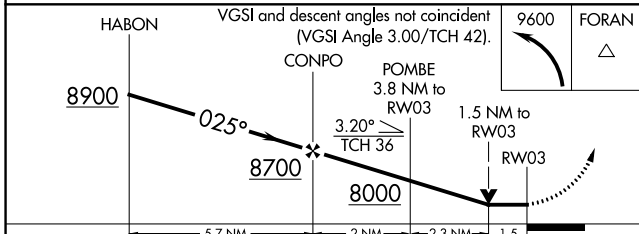

WAAS CH 56424 W03A	APP CRS 025°	Rwy Idg 7000 TDZE 6719 Apt Elev 6742
--	------------------------	---

RNAV (GPS) RWY 3

WINDOW ROCK (RQE)

RNP APCH-GPS. Circling Rwy 21 NA at night. Rwy 3 helicopter visibility reduction below 3/4 SM NA.	MISSED APPROACH: Climbing left turn to 9600 direct FORAN and hold.
---	--

ASOS 118.325	ALBUQUERQUE CENTER 124.325 288.25	UNICOM 122.8 (CTAF) 0
------------------------	---	---------------------------------

SW-4, 22 FEB 2024 to 21 MAR 2024

SW-4, 22 FEB 2024 to 21 MAR 2024

CATEGORY	A	B	C	D
LP MDA	7240-1	521 (600-1)	7240-1½ 521 (600-1½)	NA
LNAV MDA	7360-1	641 (700-1)	7360-1⅞ 641 (700-1⅞)	NA
CIRCLING	7740-1¼ 998 (1000-1¼)	7740-1½ 998 (1000-1½)	7780-3 1038 (1100-3)	NA