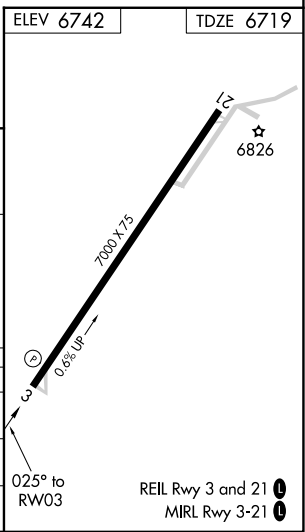

CATEGORY	A	B	C	D
LP MDA	7240-1	521 (600-1)	7240-1½ 521 (600-1½)	NA
LNAV MDA	7360-1	641 (700-1)	7360-1⅞ 641 (700-1⅞)	NA
CIRCLING	7740-1¼ 998 (1000-1¼)	7740-1½ 998 (1000-1½)	7780-3 1038 (1100-3)	NA