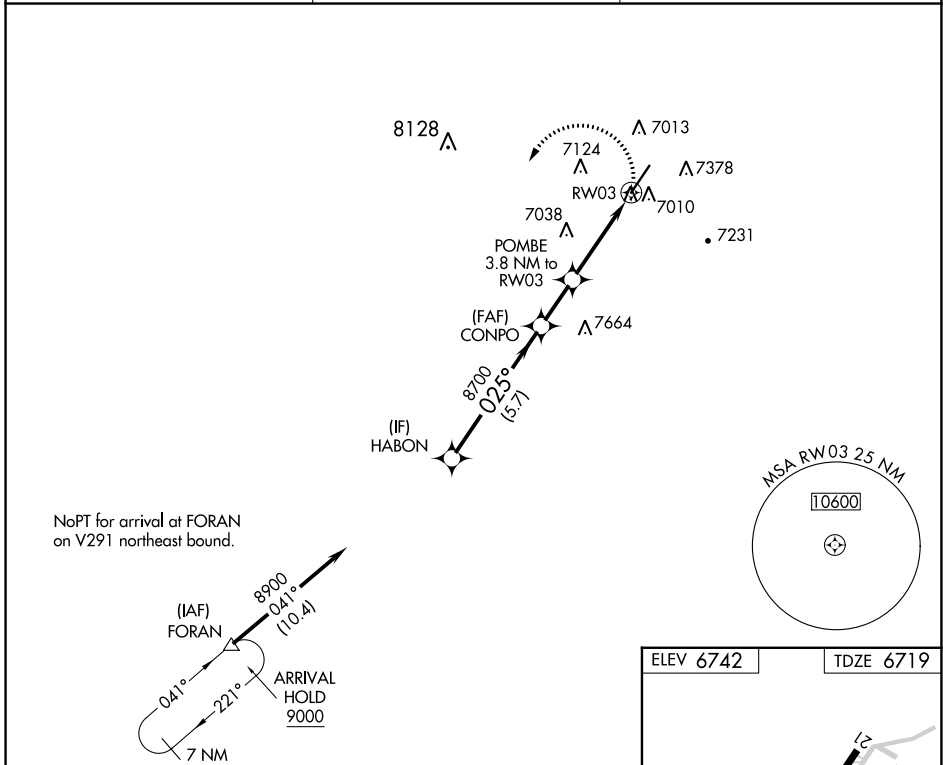

WAAS CH 56424 W03A	APP CRS 025°	Rwy Idg 7000 TDZE 6719 Apt Elev 6742
--	------------------------	---

RNAV (GPS) RWY 3

WINDOW ROCK (RQE)

RNP APCH-GPS. Circling Rwy 21 NA at night. Rwy 3 helicopter visibility reduction below 3/4 SM NA.	MISSED APPROACH: Climbing left turn to 9600 direct FORAN and hold.
---	--

ASOS 118.325	ALBUQUERQUE CENTER 124.325 288.25	UNICOM 122.8 (CTAF) 0
------------------------	---	---------------------------------

SW-4, 22 FEB 2024 to 21 MAR 2024

SW-4, 22 FEB 2024 to 21 MAR 2024

CATEGORY	A	B	C	D
LP MDA	7240-1	521 (600-1)	7240-1½ 521 (600-1½)	NA
LNAV MDA	7360-1	641 (700-1)	7360-1⅞ 641 (700-1⅞)	NA
CIRCLING	7740-1¼ 998 (1000-1¼)	7740-1½ 998 (1000-1½)	7780-3 1038 (1100-3)	NA