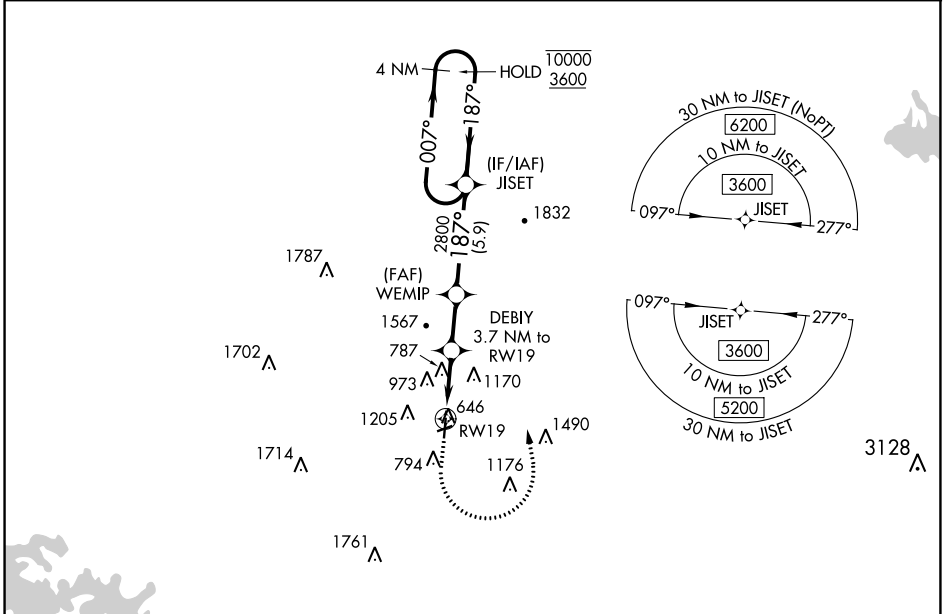

WAAS CH 48811 W19A	APP CRS 187°	Rwy Idg TDZE Apt Elev	6006 635 644
--	------------------------	-----------------------------	---

RNAV (GPS) RWY 19

RICHARD B RUSSELL RGNL - J H TOWERS FLD (RMG)

RNP APCH - GPS.		MISSED APPROACH: Climb to 2000 then climbing left turn to 3600 direct JISET and hold.
<p>⚠ Rwy 19 helicopter visibility reduction below 3/4 SM NA. For uncompensated Baro-VNAV systems, LNAV/VNAV NA below -7°C or above 54°C. Circling NA west of Rwy 1-19 at night. Circling NA northwest of Rwy 7 and 19.</p>		

ASOS 119.925	ATLANTA CENTER 124.5 270.325	GCO 121.725	UNICOM 122.725 (CTAF)
------------------------	--	-----------------------	---------------------------------

SE-4, 22 FEB 2024 to 21 MAR 2024

SE-4, 22 FEB 2024 to 21 MAR 2024

ELEV 644	D	TDZE 635
----------	----------	----------

CATEGORY	A	B	C	D
LPV DA		995-1	360 (400-1)	
LNAV/VNAV DA		1003-1	368 (400-1)	
LNAV MDA	1040-1	405 (400-1)	1040-1½	405 (400-1½)
C CIRCLING	1140-1 496 (500-1)	1200-1 556 (600-1)	1480-2½ 836 (900-2½)	1840-3 1196 (1200-3)