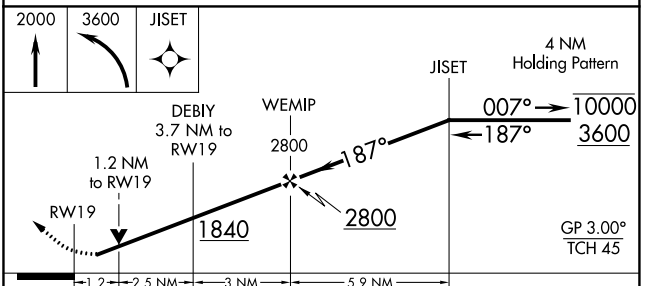

WAAS CH 48811 W19A	APP CRS 187°	Rwy Idg TDZE Apt Elev	6006 635 644
--	------------------------	-----------------------------	---

RNAV (GPS) RWY 19

RICHARD B RUSSELL RGNL - J H TOWERS FLD (RMG)

RNP APCH - GPS.		MISSED APPROACH: Climb to 2000 then climbing left turn to 3600 direct JISET and hold.
<p>⚠ Rwy 19 helicopter visibility reduction below 3/4 SM NA. For uncompensated Baro-VNAV systems, LNAV/VNAV NA below -7°C or above 54°C. Circling NA west of Rwy 1-19 at night. Circling NA northwest of Rwy 7 and 19.</p>		

ASOS 119.925	ATLANTA CENTER 124.5 270.325	GCO 121.725	UNICOM 122.725 (CTAF)
------------------------	--	-----------------------	---------------------------------

SE-4, 22 FEB 2024 to 21 MAR 2024

SE-4, 22 FEB 2024 to 21 MAR 2024

ELEV 644	D	TDZE 635
----------	----------	----------

CATEGORY	A	B	C	D
LPV DA		995-1	360 (400-1)	
LNAV/VNAV DA		1003-1	368 (400-1)	
LNAV MDA	1040-1	405 (400-1)	1040-1½	405 (400-1½)
C CIRCLING	1140-1 496 (500-1)	1200-1 556 (600-1)	1480-2½ 836 (900-2½)	1840-3 1196 (1200-3)