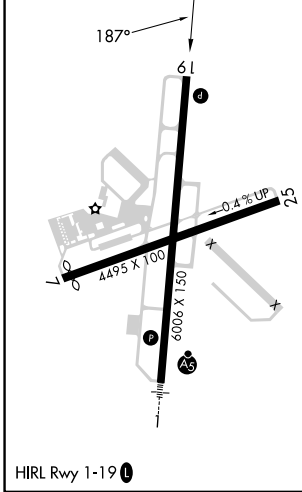

WAAS CH 48811 W19A	APP CRS 187°	Rwy Idg TDZE Apt Elev	6006 635 644
--	------------------------	-----------------------------	---

RNAV (GPS) RWY 19

RICHARD B RUSSELL RGNL - J H TOWERS FLD (RMG)

RNP APCH - GPS.		MISSED APPROACH: Climb to 2000 then climbing left turn to 3600 direct JISET and hold.
<p>⚠ Rwy 19 helicopter visibility reduction below 3/4 SM NA. For uncompensated Baro-VNAV systems, LNAV/VNAV NA below -7°C or above 54°C. Circling NA west of Rwy 1-19 at night. Circling NA northwest of Rwy 7 and 19.</p>		

ASOS 119.925	ATLANTA CENTER 124.5 270.325	GCO 121.725	UNICOM 122.725 (CTAF)
------------------------	--	-----------------------	---------------------------------

SE-4, 22 FEB 2024 to 21 MAR 2024

SE-4, 22 FEB 2024 to 21 MAR 2024

ELEV 644	D	TDZE 635
----------	----------	----------

CATEGORY	A	B	C	D
LPV DA		995-1	360 (400-1)	
LNAV/VNAV DA		1003-1	368 (400-1)	
LNAV MDA	1040-1	405 (400-1)	1040-1½	405 (400-1½)
C CIRCLING	1140-1 496 (500-1)	1200-1 556 (600-1)	1480-2½ 836 (900-2½)	1840-3 1196 (1200-3)