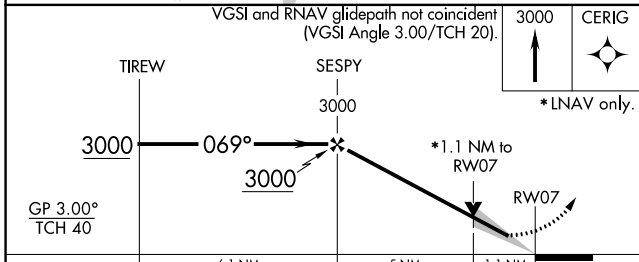

WAAS CH 82315 W07A	APP CRS 069°	Rwy Idg TDZE Apt Elev	3600 1016 1025
--	------------------------	-----------------------------	---

RNAV (GPS) RWY 7

PLATTEVILLE MUNI (PVB)

RNP APCH.

For uncompensated Baro-VNAV systems, LNAV/VNAV NA below -17°C or above 54°C.

MISSED APPROACH:
Climb to 3000 direct CERIG and hold.

AWOS-3 120.575	CHICAGO CENTER 133.95 281.4	UNICOM 122.7 (CTAF) 0
--------------------------	---------------------------------------	---------------------------------