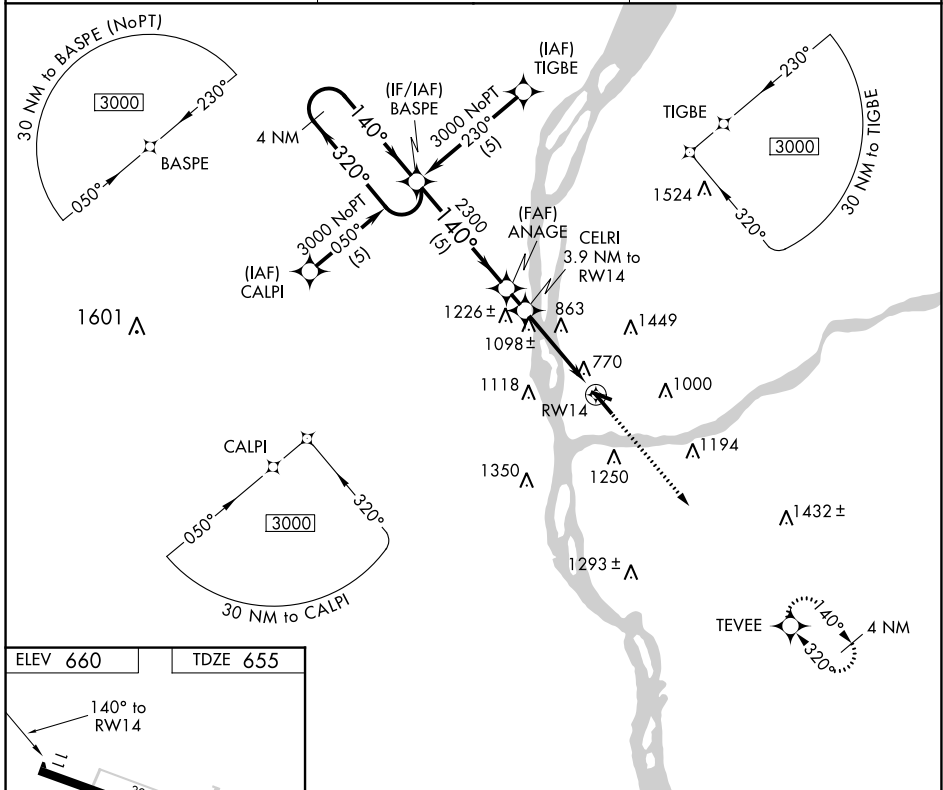

APP CRS 140°	Rwy Idg 5000
	TDZE 655
	Apt Elev 660

RNAV (GPS) RWY 14

PRAIRIE DU CHIEN MUNI (PDC)

<p>▽ DME/DME RNP-0.3 NA. Night Landing: Rwy 11, 32</p> <p>▲ NA. Helicopter visibility reduction below 3/4 SM NA.</p>	<p>MISSED APPROACH: Climb to 3000 direct TEVEE and hold.</p>
--	--

<p>AWOS-3 119.925</p>	<p>CHICAGO CENTER 133.95 281.4</p>	<p>UNICOM 122.8 (CTAF) 0</p>
----------------------------------	---	---

CATEGORY	A	B	C	D
LNAV MDA	1360-1	705 (700-1)	1360-2	705 (700-2)
CIRCLING	1580-1 1/4 920 (1000-1 1/4)	1760-1 1/2 1100 (1100-1 1/2)	1800-3	1140 (1200-3)

EC-3, 22 FEB 2024 to 21 MAR 2024

EC-3, 22 FEB 2024 to 21 MAR 2024