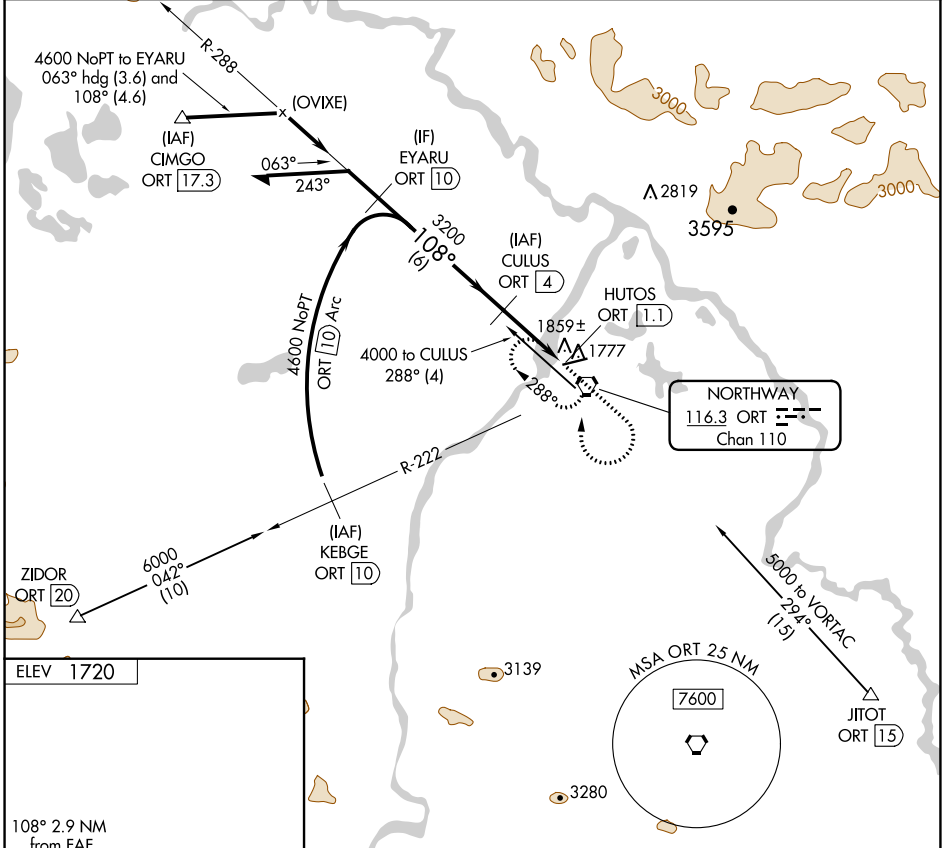

VORTAC ORT 116.3 Chan 110	APP CRS 108°	Rwy Idg TDZE Apt Elev N/A N/A 1720
---	------------------------	--

VOR/DME-A

NORTHWAY (ORT)(PAOR)

MISSED APPROACH: Climb to 3500 then climbing right turn to 8000
direct ORT VORTAC and hold, continue climb-in-hold to 8000.

ASOS 135.4	ANCHORAGE CENTER 126.55 323.0	NORTHWAY RADIO 123.6 (CTAF) 0
----------------------	---	--

CATEGORY	A	B	C	D
CIRCLING	2260-1	540 (600-1)	2320-1½ 600 (600-1½)	2400-2¼ 680 (700-2¼)

AK, 25 JAN 2024 to 21 MAR 2024

AK, 25 JAN 2024 to 21 MAR 2024