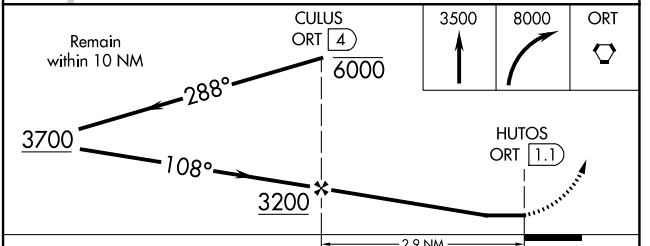

VORTAC ORT 116.3 Chan 110	APP CRS 108°	Rwy Idg TDZE Apt Elev N/A N/A 1720
---	------------------------	--

VOR/DME-A

NORTHWAY (ORT)(PAOR)

MISSED APPROACH: Climb to 3500 then climbing right turn to 8000
direct ORT VORTAC and hold, continue climb-in-hold to 8000.

ASOS 135.4	ANCHORAGE CENTER 126.55 323.0	NORTHWAY RADIO 123.6 (CTAF) 0
----------------------	---	--

CATEGORY	A	B	C	D
CIRCLING	2260-1	540 (600-1)	2320-1½ 600 (600-1½)	2400-2¼ 680 (700-2¼)

AK, 25 JAN 2024 to 21 MAR 2024