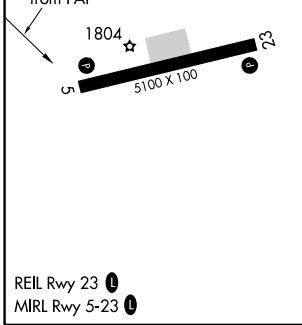

VORTAC ORT 116.3 Chan 110	APP CRS 108°	Rwy Idg TDZE Apt Elev N/A N/A 1720
---	------------------------	--

VOR/DME-A

NORTHWAY (ORT)(PAOR)

MISSED APPROACH: Climb to 3500 then climbing right turn to 8000
direct ORT VORTAC and hold, continue climb-in-hold to 8000.

ASOS 135.4	ANCHORAGE CENTER 126.55 323.0	NORTHWAY RADIO 123.6 (CTAF) 0
----------------------	---	--

CATEGORY	A	B	C	D
CIRCLING	2260-1	540 (600-1)	2320-1½ 600 (600-1½)	2400-2¼ 680 (700-2¼)

AK, 25 JAN 2024 to 21 MAR 2024