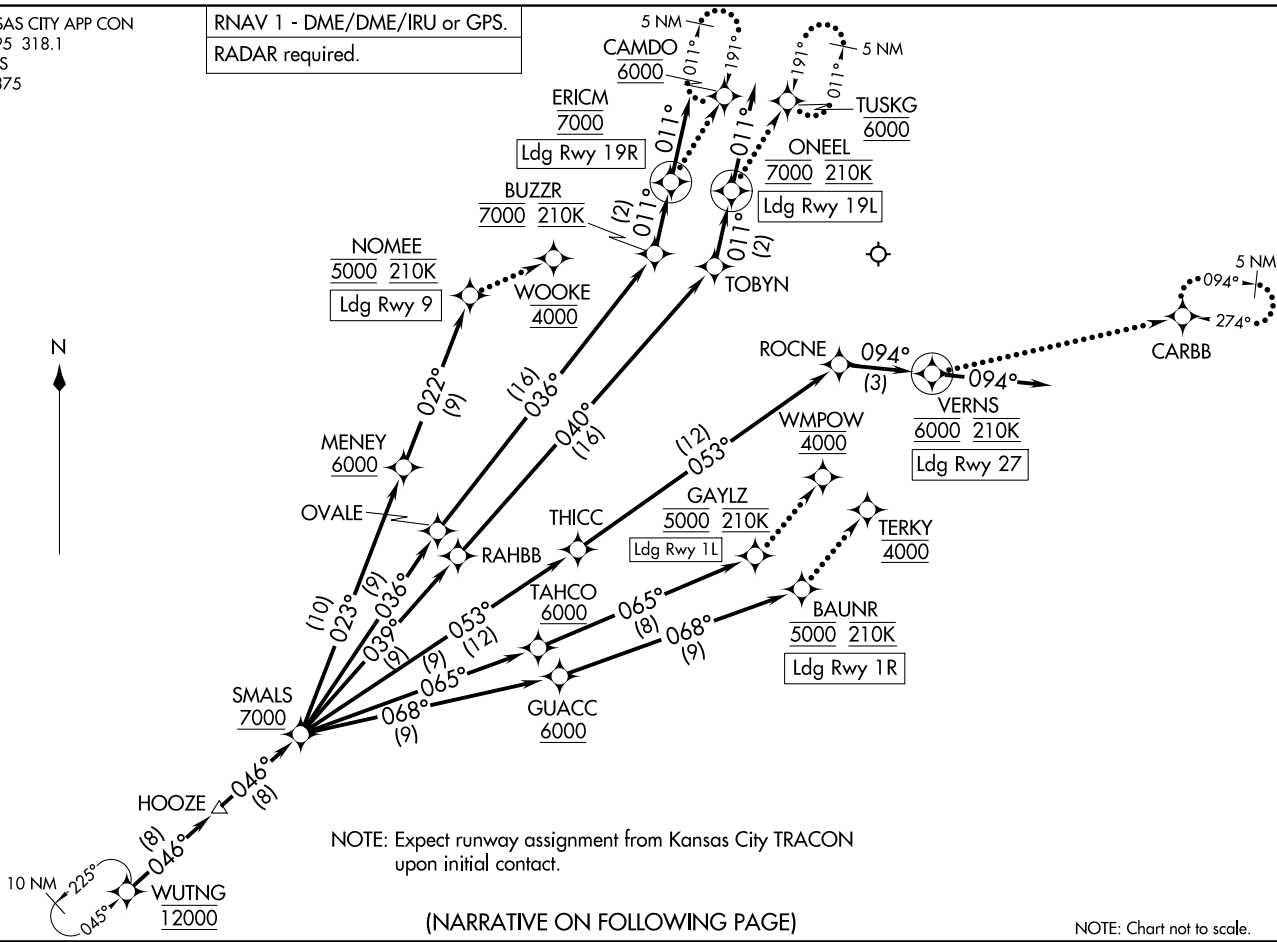

NOTE: Expect runway assignment from Kansas City TRACON upon initial contact.

(CONTINUED ON FOLLOWING PAGE)

STASN TRANSITION (STASN.WUTNG3)
ZOURA TRANSITION (ZOURA.WUTNG3)

NOTE: Chart not to scale.

WUTNG THREE ARRIVAL (RNAV) Transition Routes

(WUTNG.WUTNG3) 10AUG23

KANSAS CITY, MISSOURI
KANSAS CITY INTL (MCI)

NC-3, 22 FEB 2024 to 21 MAR 2024

NC-3, 22 FEB 2024 to 21 MAR 2024

KANSAS CITY APP CON
120.95 318.1
D-ATIS
128.375

RNAV 1 - DME/DME/IRU or GPS.
RADAR required.

WUTNG THREE ARRIVAL (RNAV) (WUTNG.WUTNG3) 10AUG23

WUTNG THREE ARRIVAL (RNAV) Arrival Routes

KANSAS CITY, MISSOURI
KANSAS CITY INTL (MCI)

(NARRATIVE ON FOLLOWING PAGE)

NOTE: Chart not to scale.

WUTNG.WUTNG3) 23222

Arrival Routes

AL-780 (FAA)

KANSAS CITY INTL (MCI)
KANSAS CITY, MISSOURI