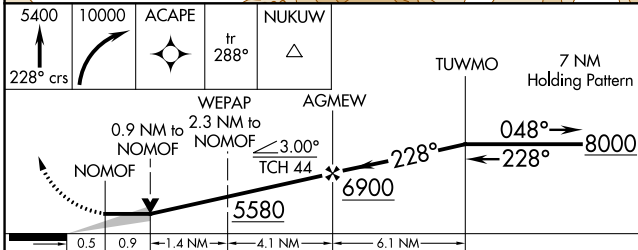

WAAS CH 48824 W22A	APP CRS 228°	Rwy Idg TDZE 4652 Apt Elev 4659	5701 4652 4659
--	------------------------	---	---

RNAV (GPS) RWY 22

MISSION FLD (LVM)

RNP APCH - GPS.	MISSED APPROACH: Climb to 5400 on course 228° then climbing right turn to 10000 direct ACAPE and on track 288° to NUKUW and hold.

ASOS 135.275	BIG SKY APP CON ★ 119.55 235.775	UNICOM 123.0 (CTAF)
------------------------	--	-------------------------------

NW-1, 22 FEB 2024 to 21 MAR 2024

NW-1, 22 FEB 2024 to 21 MAR 2024

ELEV 4659	TDZE 4652
-----------	-----------