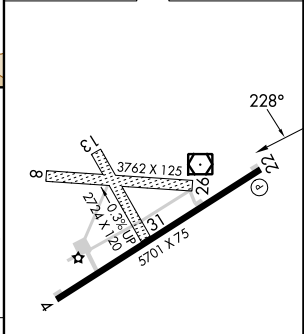

WAAS CH 48824 W22A	APP CRS 228°	Rwy Idg TDZE 4652 Apt Elev 4659	5701 4652 4659
--	------------------------	---	---

RNAV (GPS) RWY 22

MISSION FLD (LVM)

RNP APCH - GPS.	MISSED APPROACH: Climb to 5400 on course 228° then climbing right turn to 10000 direct ACAPE and on track 288° to NUKUW and hold.

ASOS 135.275	BIG SKY APP CON ★ 119.55 235.775	UNICOM 123.0 (CTAF)
------------------------	--	-------------------------------

NW-1, 22 FEB 2024 to 21 MAR 2024

NW-1, 22 FEB 2024 to 21 MAR 2024

ELEV 4659	TDZE 4652
-----------	-----------

CATEGORY	A	B	C	D
LP MDA	5260-1	608 (700-1)	5260-1¾	608 (700-1¾)
LNAV MDA	5360-1	708 (800-1)	5360-2	708 (800-2)
CIRCLING	5360-1 701 (800-1)	5380-1 721 (800-1)	5400-2¼ 741 (800-2¼)	6700-3 2041 (2100-3)

REIL Rwy 22