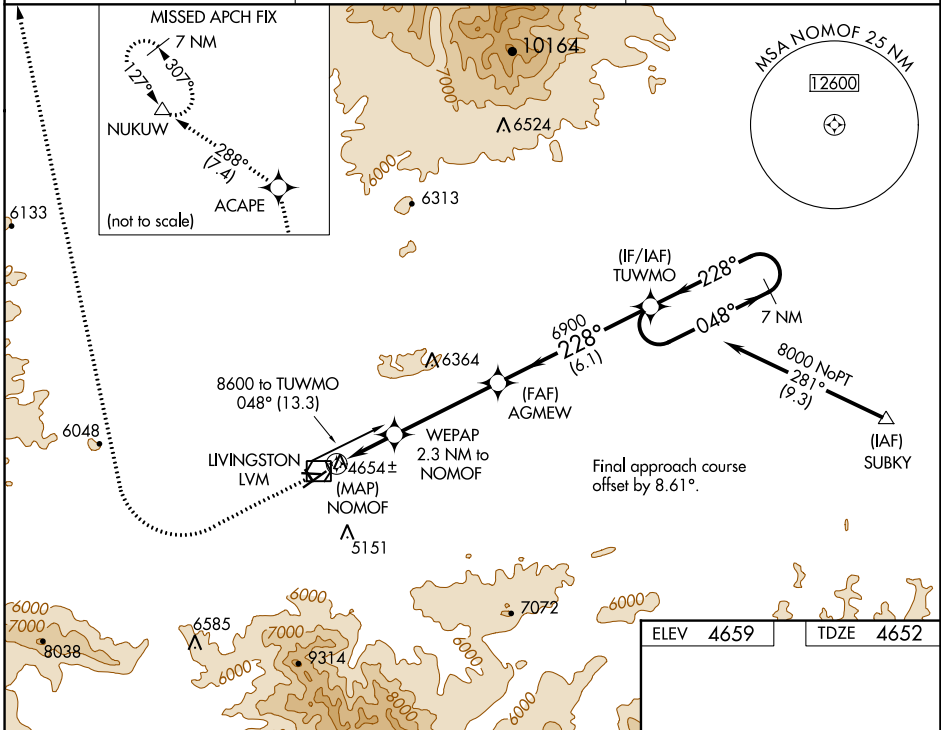

WAAS CH 48824 W22A	APP CRS 228°	Rwy Idg TDZE 4652 Apt Elev 4659	5701 4652 4659
--	------------------------	---	---

RNAV (GPS) RWY 22

MISSION FLD (LVM)

RNP APCH - GPS.	MISSED APPROACH: Climb to 5400 on course 228° then climbing right turn to 10000 direct ACAPE and on track 288° to NUKUW and hold.

ASOS 135.275	BIG SKY APP CON ★ 119.55 235.775	UNICOM 123.0 (CTAF)
------------------------	--	-------------------------------

NW-1, 22 FEB 2024 to 21 MAR 2024

NW-1, 22 FEB 2024 to 21 MAR 2024

ELEV 4659	TDZE 4652
-----------	-----------

CATEGORY	A	B	C	D
LP MDA	5260-1	608 (700-1)	5260-1¾	608 (700-1¾)
LNAV MDA	5360-1	708 (800-1)	5360-2	708 (800-2)
CIRCLING	5360-1 701 (800-1)	5380-1 721 (800-1)	5400-2¼ 741 (800-2¼)	6700-3 2041 (2100-3)

REIL Rwy 22

MIRL Rwy 4-22