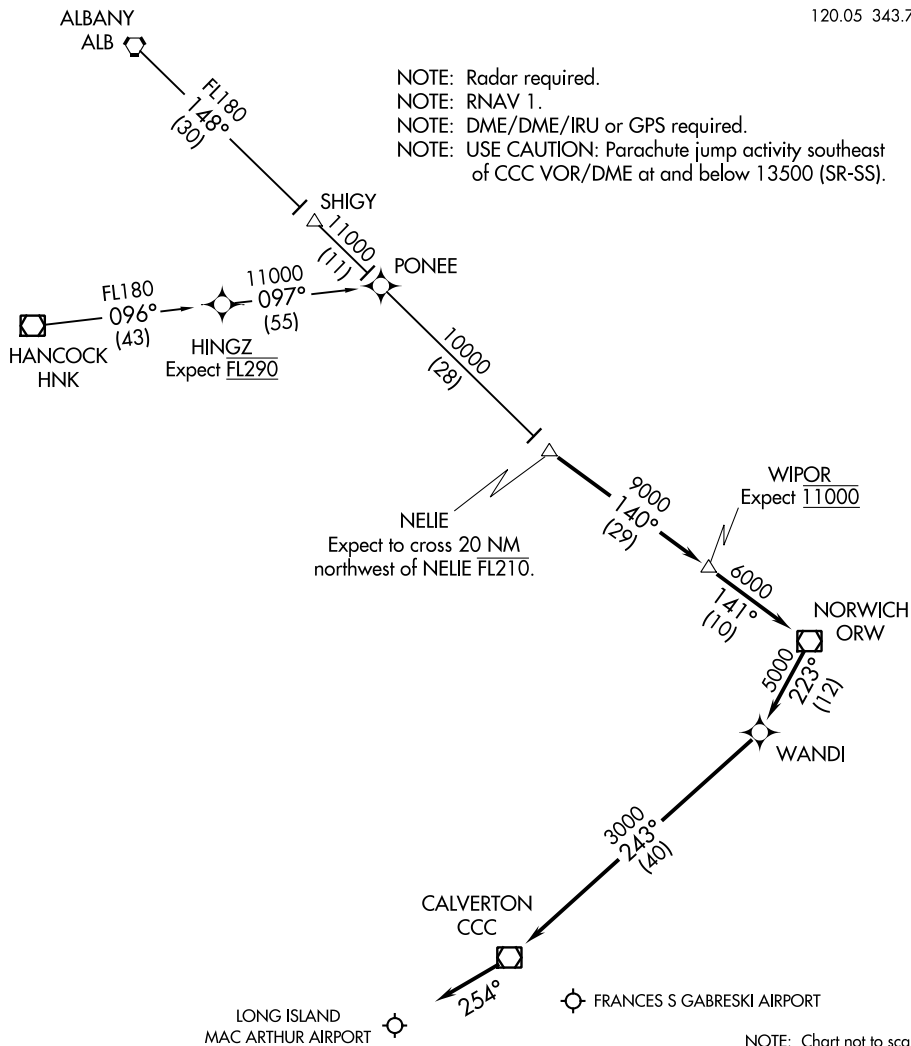

NELIE THREE ARRIVAL (RNAV)

NEW YORK, NEW YORK

ATIS 120.725
NEW YORK APP CON
120.05 343.75

NOTE: Radar required.
NOTE: RNAV 1.
NOTE: DME/DME/IRU or GPS required.
NOTE: USE CAUTION: Parachute jump activity southeast of CCC VOR/DME at and below 13500 (SR-SS).

NE-2, 22 FEB 2024 to 21 MAR 2024

NE-2, 22 FEB 2024 to 21 MAR 2024

NOTE: Chart not to scale.

ARRIVAL ROUTE DESCRIPTION

- ALBANY TRANSITION (ALB.NELIE3):
- HANCOCK TRANSITION (HNK.NELIE3):
- HINGZ TRANSITION (HINGZ.NELIE3):

....From NELIE on track 140° to WIPOR, then on track 141° to ORW VOR/DME, then on track 223° track to WANDI, then on track 243° to CCC VOR/DME, then on heading 254° or as assigned by ATC. Expect vectors to final approach course.

NELIE THREE ARRIVAL (RNAV)

NEW YORK, NEW YORK