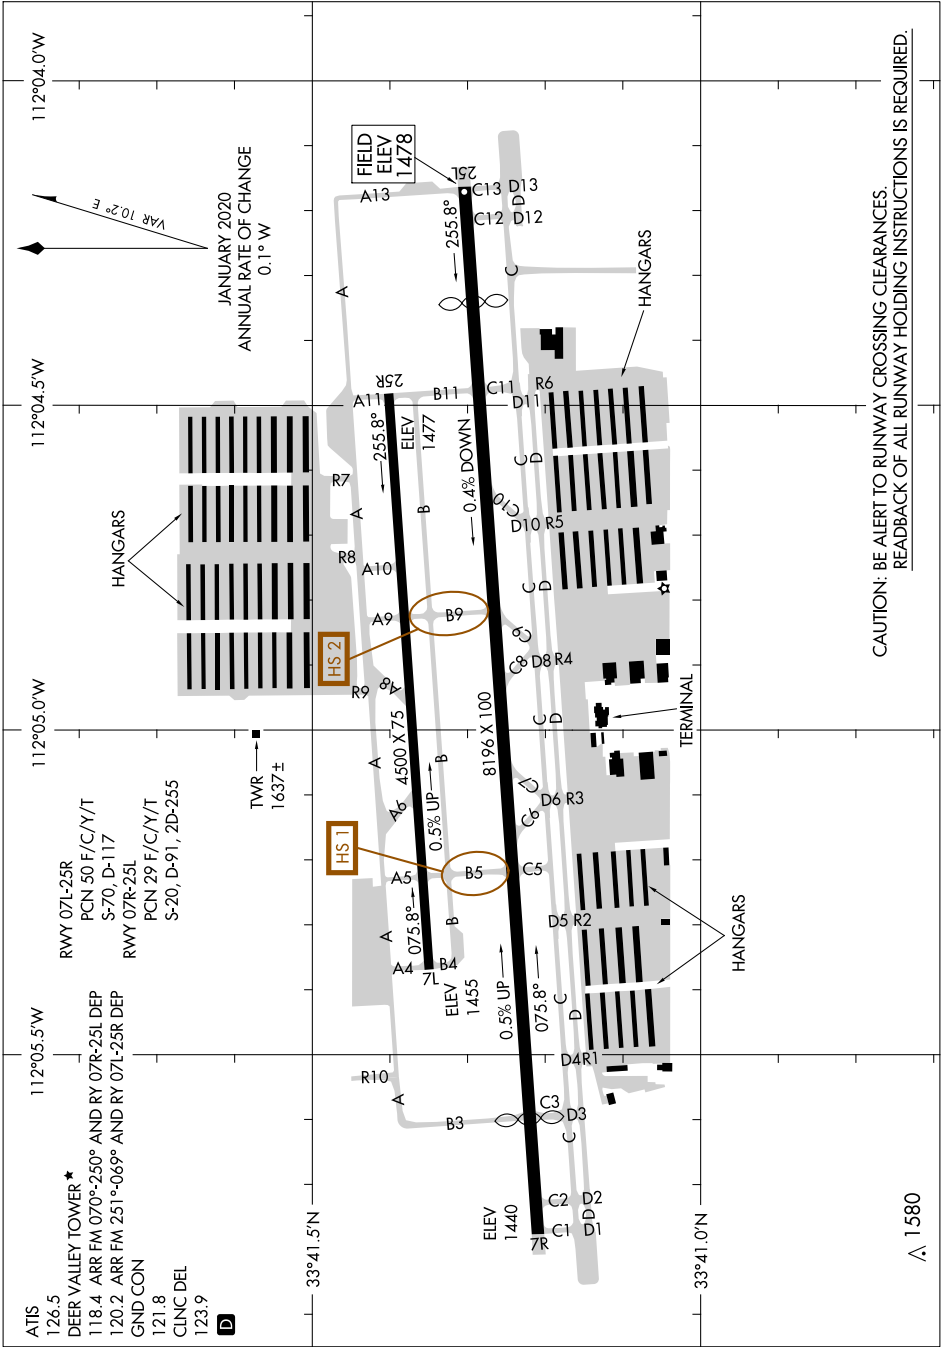

# AIRPORT DIAGRAM

AL-6646 (FAA)

PHOENIX DEER VALLEY (DVT)  
PHOENIX, ARIZONA

SW-4, 22 FEB 2024 to 21 MAR 2024

CAUTION: BE ALERT TO RUNWAY CROSSING CLEARANCES.  
READBACK OF ALL RUNWAY HOLDING INSTRUCTIONS IS REQUIRED.

SW-4, 22 FEB 2024 to 21 MAR 2024

# AIRPORT DIAGRAM

PHOENIX, ARIZONA  
PHOENIX DEER VALLEY (DVT)