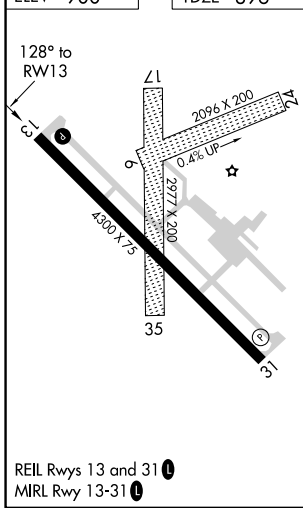

WAAS CH 72704 W13A	APP CRS 128°	Rwy ldg 4300 TDZE 896 Apt Elev 900
--	------------------------	---

RNAV (GPS) RWY 13

CROOKSTON MUNI/KIRKWOOD FLD (CKN)

RNP APCH.

▼ Baro-VNAV NA when using Grand Forks altimeter setting. For uncompensated Baro-VNAV systems, LNAV/VNAV NA below -16°C (4°F) or above 54°C (130°F). When local altimeter setting not received, use Grand Forks altimeter setting and increase LPV DA to 1208 feet and LNAV/VNAV DA to 1272 feet; increase all MDA's 80 feet and Circling Cat C visibility ¼ SM. Circling Rwy's 6, 24, 17, 35 NA at night.

MISSED APPROACH: Climb to 3000 direct FAPVU and hold.

AWOS-3 126.425	GRAND FORKS APP CON ★ 118.1 318.1	UNICOM 122.7 (CTAF) ①
--------------------------	---	---------------------------------

NC-1, 22 FEB 2024 to 21 MAR 2024

NC-1, 22 FEB 2024 to 21 MAR 2024

ELEV 900	TDZE 896
----------	----------

CATEGORY	A	B	C	D
LPV DA	1146-1	250 (300-1)		NA
LNAV/VNAV DA	1210-1	314 (400-1)		NA
LNAV MDA	1360-1	464 (500-1)	1360-1¼ 464 (500-1¼)	NA
CIRCLING	1360-1	460 (500-1)	1480-1½ 580 (600-1½)	NA