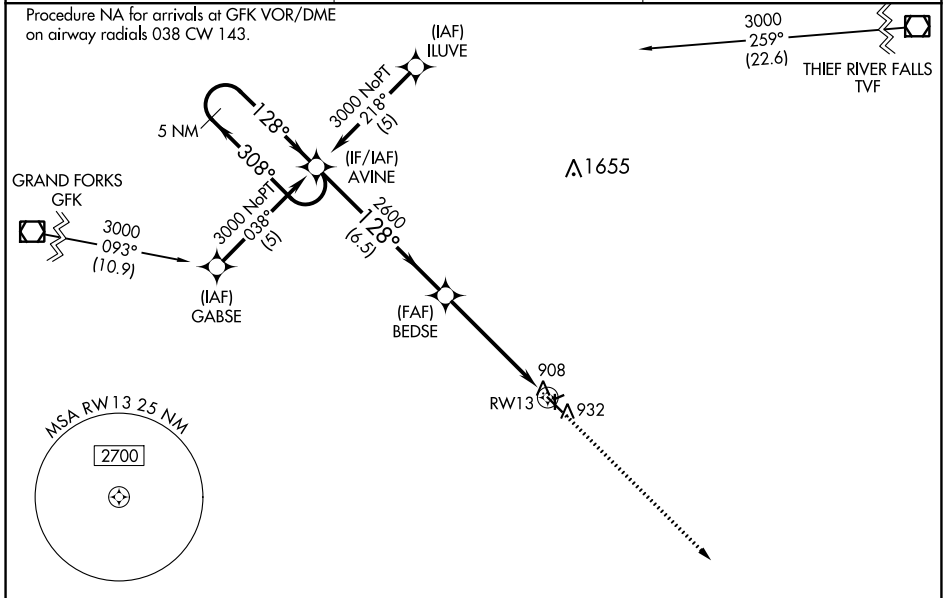

WAAS CH 72704 W13A	APP CRS 128°	Rwy ldg 4300 TDZE 896 Apt Elev 900
--	------------------------	---

RNAV (GPS) RWY 13

CROOKSTON MUNI/KIRKWOOD FLD (CKN)

RNP APCH.

▼ Baro-VNAV NA when using Grand Forks altimeter setting. For uncompensated Baro-VNAV systems, LNAV/VNAV NA below -16°C (4°F) or above 54°C (130°F). When local altimeter setting not received, use Grand Forks altimeter setting and increase LPV DA to 1208 feet and LNAV/VNAV DA to 1272 feet; increase all MDA's 80 feet and Circling Cat C visibility ¼ SM. Circling Rwy's 6, 24, 17, 35 NA at night.

MISSED APPROACH: Climb to 3000 direct FAPVU and hold.

AWOS-3 126.425	GRAND FORKS APP CON ★ 118.1 318.1	UNICOM 122.7 (CTAF) ①
--------------------------	---	---------------------------------

NC-1, 22 FEB 2024 to 21 MAR 2024

NC-1, 22 FEB 2024 to 21 MAR 2024

ELEV 900	TDZE 896
----------	----------

CATEGORY	A	B	C	D
LPV DA	1146-1	250 (300-1)		NA
LNAV/VNAV DA	1210-1	314 (400-1)		NA
LNAV MDA	1360-1	464 (500-1)	1360-1¼ 464 (500-1¼)	NA
CIRCLING	1360-1	460 (500-1)	1480-1½ 580 (600-1½)	NA