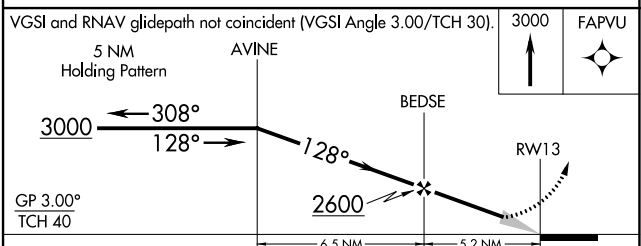

WAAS CH 72704 W13A	APP CRS 128°	Rwy ldg 4300 TDZE 896 Apt Elev 900
--	------------------------	---

RNAV (GPS) RWY 13

CROOKSTON MUNI/KIRKWOOD FLD (CKN)

RNP APCH.

▼ Baro-VNAV NA when using Grand Forks altimeter setting. For uncompensated Baro-VNAV systems, LNAV/VNAV NA below -16°C (4°F) or above 54°C (130°F). When local altimeter setting not received, use Grand Forks altimeter setting and increase LPV DA to 1208 feet and LNAV/VNAV DA to 1272 feet; increase all MDA's 80 feet and Circling Cat C visibility ¼ SM. Circling Rwy's 6, 24, 17, 35 NA at night.

MISSED APPROACH: Climb to 3000 direct FAPVU and hold.

AWOS-3 126.425	GRAND FORKS APP CON ★ 118.1 318.1	UNICOM 122.7 (CTAF) ①
--------------------------	---	---------------------------------

NC-1, 22 FEB 2024 to 21 MAR 2024

NC-1, 22 FEB 2024 to 21 MAR 2024

ELEV 900	TDZE 896
----------	----------

CATEGORY	A	B	C	D
LPV DA	1146-1	250 (300-1)		NA
LNAV/VNAV DA	1210-1	314 (400-1)		NA
LNAV MDA	1360-1	464 (500-1)	1360-1¼ 464 (500-1¼)	NA
CIRCLING	1360-1	460 (500-1)	1480-1½ 580 (600-1½)	NA