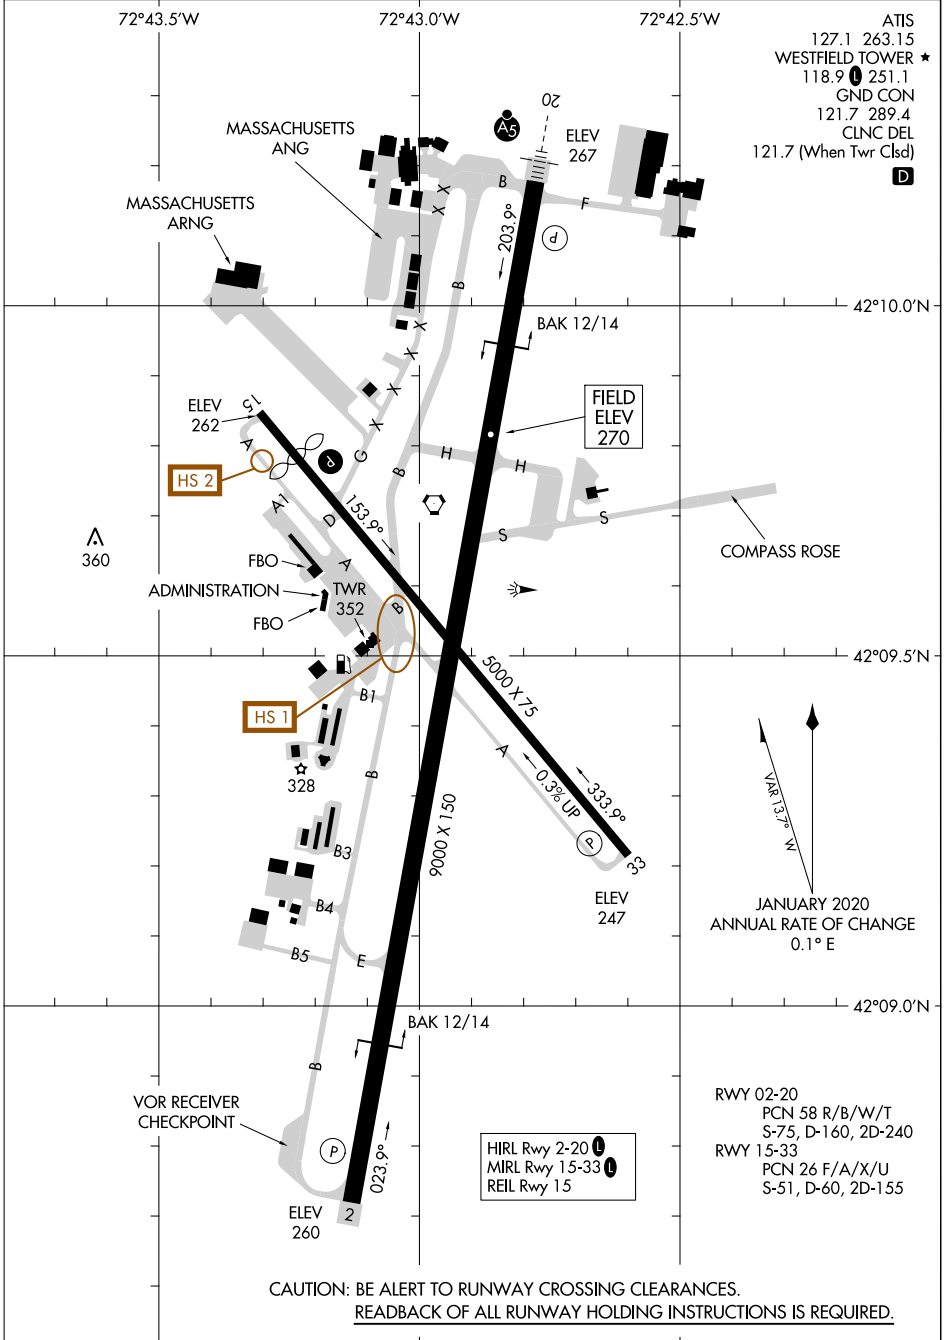

24025

AIRPORT DIAGRAM

AL-446 (FAA)

WESTFIELD-BARNES RGNL (B.A.F)
WESTFIELD/SPRINGFIELD, MASSACHUSETTS

NE-1, 22 FEB 2024 to 21 MAR 2024

NE-1, 22 FEB 2024 to 21 MAR 2024

AIRPORT DIAGRAM
24025

WESTFIELD/SPRINGFIELD, MASSACHUSETTS
WESTFIELD-BARNES RGNL (B.A.F)