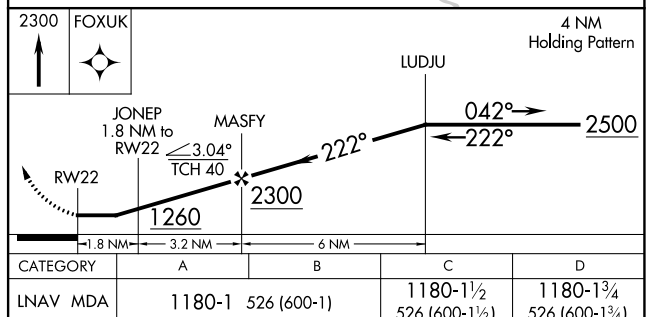

APP CRS	Rwy Idg	<b>4001</b>
<b>222°</b>	TDZE	<b>654</b>
	Apt Elev	<b>654</b>

# RNAV (GPS) RWY 22

CASEY MUNI (1H8)

RNP APCH.		MISSED APPROACH: Climb to 2300 direct FOXUK and hold.
<p>▼ Rwy 22 helicopter visibility reduction below 3/4 SM NA.</p> <p>▲ NA Use Terre Haute Rgnl altimeter setting; when not received, use Robinson altimeter setting.</p>		
HUF ASOS <b>127.5 269.375</b>	HULMAN APP CON <b>125.45 263.125</b>	UNICOM <b>122.8 (CTAF) 0</b>