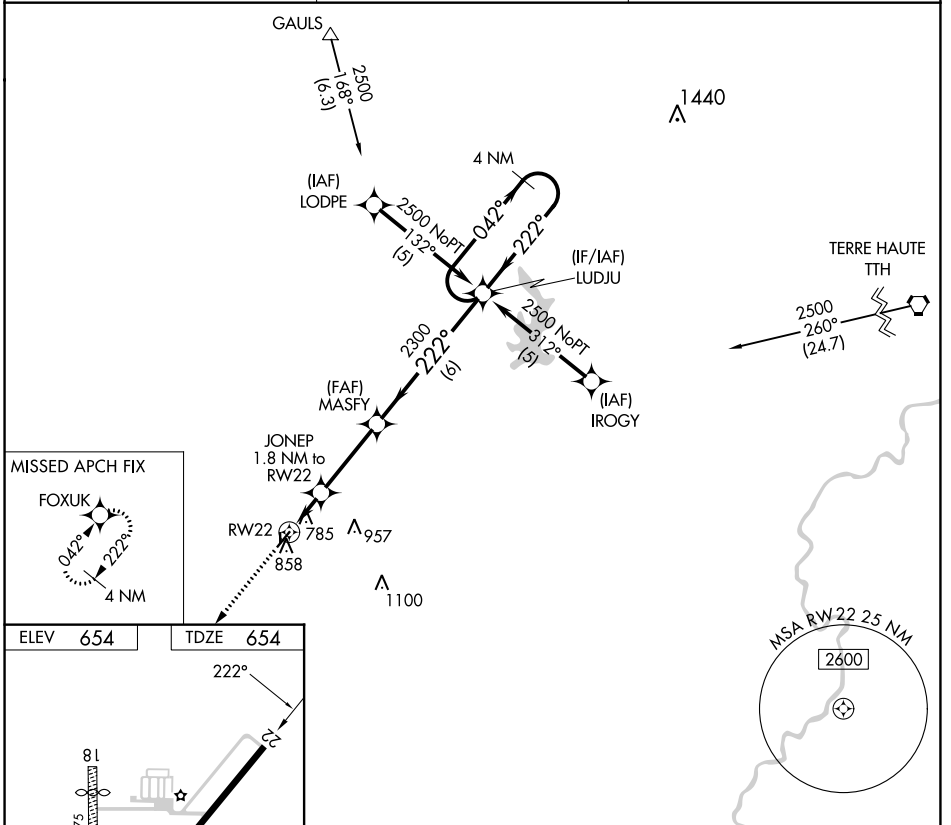

APP CRS	Rwy Idg	<b>4001</b>
<b>222°</b>	TDZE	<b>654</b>
	Apt Elev	<b>654</b>

# RNAV (GPS) RWY 22

CASEY MUNI (1H8)

RNP APCH.		MISSED APPROACH: Climb to 2300 direct FOXUK and hold.
<p>▼ Rwy 22 helicopter visibility reduction below 3/4 SM NA.</p> <p>▲ NA Use Terre Haute Rgnl altimeter setting; when not received, use Robinson altimeter setting.</p>		
HUF ASOS <b>127.5 269.375</b>	HULMAN APP CON <b>125.45 263.125</b>	UNICOM <b>122.8 (CTAF) 0</b>

EC-3, 22 FEB 2024 to 21 MAR 2024

EC-3, 22 FEB 2024 to 21 MAR 2024