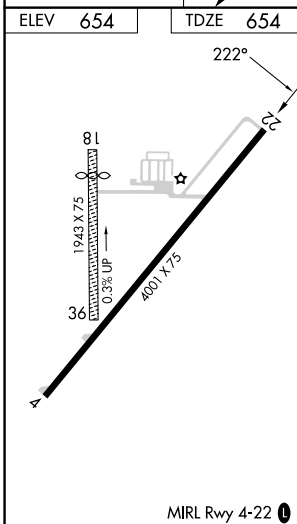

APP CRS	Rwy Idg	<b>4001</b>
<b>222°</b>	TDZE	<b>654</b>
	Apt Elev	<b>654</b>

# RNAV (GPS) RWY 22

CASEY MUNI (1H8)

RNP APCH.		MISSED APPROACH: Climb to 2300 direct FOXUK and hold.
<p>▼ Rwy 22 helicopter visibility reduction below 3/4 SM NA.</p> <p>▲ NA Use Terre Haute Rgnl altimeter setting; when not received, use Robinson altimeter setting.</p>		
HUF ASOS <b>127.5 269.375</b>	HULMAN APP CON <b>125.45 263.125</b>	UNICOM <b>122.8 (CTAF) 0</b>